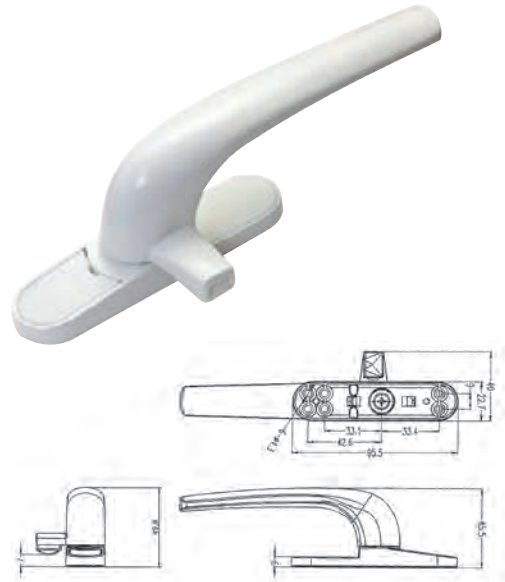

CASEMENT HANDLES

YOUR SECURITY PARTNER

SGWCW-WCH12
Casement Handle (RH/LH)

SGWCW-WCH13
Casement Handle (RH/LH)

SGWCW-WCH16
Casement Handle (RH/LH)

SGWCW-WCH18
Casement Handle (RH/LH)

Code	Description	Material	Finishing	Packing
SGWCW-WCH12	Casement Handle (RH/LH)	Zinc Alloy	Silver / Black / White	120 pcs/ctn
SGWCW-WCH13	Casement Handle (RH/LH)	Zinc Alloy	Black / White	100 pcs/ctn
SRWCW-WCH16	Casement Handle (RH/LH)	Zinc Alloy	Silver / Black / White	200 pcs/ctn
SRWCW-WCH18	Casement Handle (RH/LH)	Aluminium Alloy	Silver / Black / White	200 pcs/ctn

*All the measurements are in millimeter (mm)