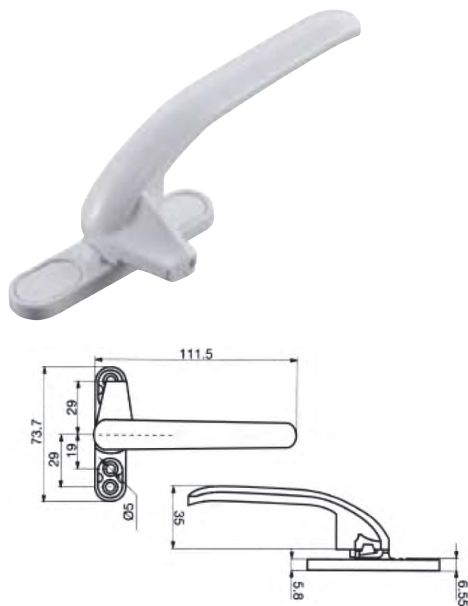

CASEMENT HANDLES

YOUR SECURITY PARTNER

SGWCW-WCH12
Casement Handle (RH/LH)

SGWCW-WCH13
Casement Handle (RH/LH)

SGWCW-WCH16
Casement Handle (RH/LH)

SGWCW-WCH18
Casement Handle (RH/LH)

Code	Description	Material	Finishing	Packing
SGWCW-WCH12	Casement Handle (RH/LH)	Zinc Alloy	Silver / Black / White	120 pcs/ctn
SGWCW-WCH13	Casement Handle (RH/LH)	Zinc Alloy	Black / White	100 pcs/ctn
SRWCW-WCH16	Casement Handle (RH/LH)	Zinc Alloy	Silver / Black / White	200 pcs/ctn
SRWCW-WCH18	Casement Handle (RH/LH)	Aluminium Alloy	Silver / Black / White	200 pcs/ctn

*All the measurements are in millimeter (mm)