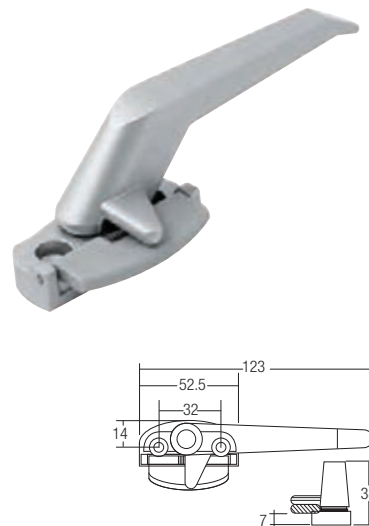

CASEMENT HANDLES

YOUR SECURITY PARTNER

SGWCW-WCH12
Casement Handle (RH/LH)

SGWCW-WCH13
Casement Handle (RH/LH)

SGWCW-WCH16
Casement Handle (RH/LH)

SGWCW-WCH18
Casement Handle (RH/LH)

Code	Description	Material	Finishing	Packing
SGWCW-WCH12	Casement Handle (RH/LH)	Zinc Alloy	Silver / Black / White	120 pcs/ctn
SGWCW-WCH13	Casement Handle (RH/LH)	Zinc Alloy	Black / White	100 pcs/ctn
SRWCW-WCH16	Casement Handle (RH/LH)	Zinc Alloy	Silver / Black / White	200 pcs/ctn
SRWCW-WCH18	Casement Handle (RH/LH)	Aluminium Alloy	Silver / Black / White	200 pcs/ctn

*All the measurements are in millimeter (mm)