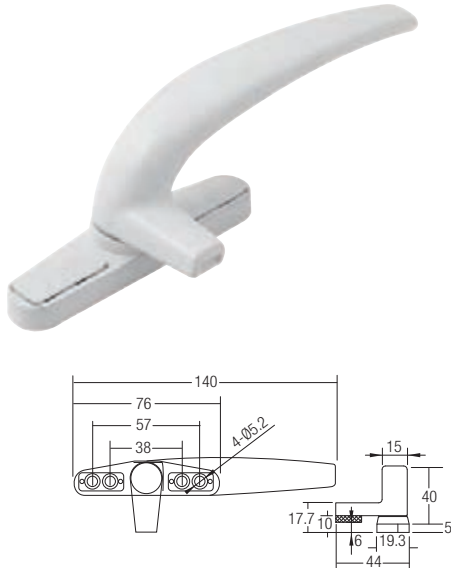

CASEMENT HANDLES

YOUR SECURITY PARTNER

SGWCW-WCH12
Casement Handle (RH/LH)

SGWCW-WCH13
Casement Handle (RH/LH)

SGWCW-WCH16
Casement Handle (RH/LH)

SGWCW-WCH18
Casement Handle (RH/LH)

Code	Description	Material	Finishing	Packing
SGWCW-WCH12	Casement Handle (RH/LH)	Zinc Alloy	Silver / Black / White	120 pcs/ctn
SGWCW-WCH13	Casement Handle (RH/LH)	Zinc Alloy	Black / White	100 pcs/ctn
SRWCW-WCH16	Casement Handle (RH/LH)	Zinc Alloy	Silver / Black / White	200 pcs/ctn
SRWCW-WCH18	Casement Handle (RH/LH)	Aluminium Alloy	Silver / Black / White	200 pcs/ctn

*All the measurements are in millimeter (mm)